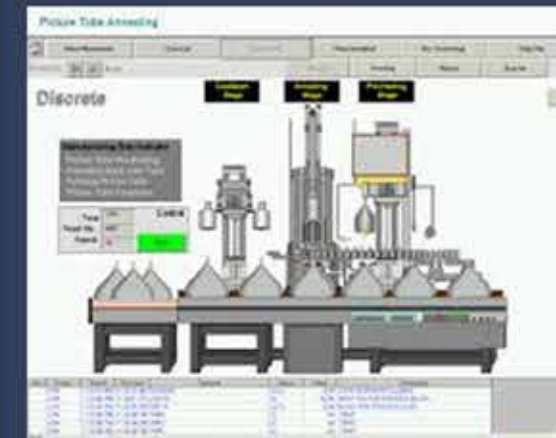

SENSORS AND ACTUATORS

ELECTRICAL SWITCH GEARS

HMI

PLC

PNEUMATICS AND HYDRAULICS SYSTEM

VFD

• FACTORY AUTOMATION

• PROCESS AUTOMATION

SMART PHONE SCADA

DASHBOARDS

MANUFACTURING EXECUTION SYSTEM

SENSOR DATA ANALYTICS

IOT

PLANT FLOOR DATA COLLECTION

CUSTOM SCADA

OUR VALUABLE CLIENTS